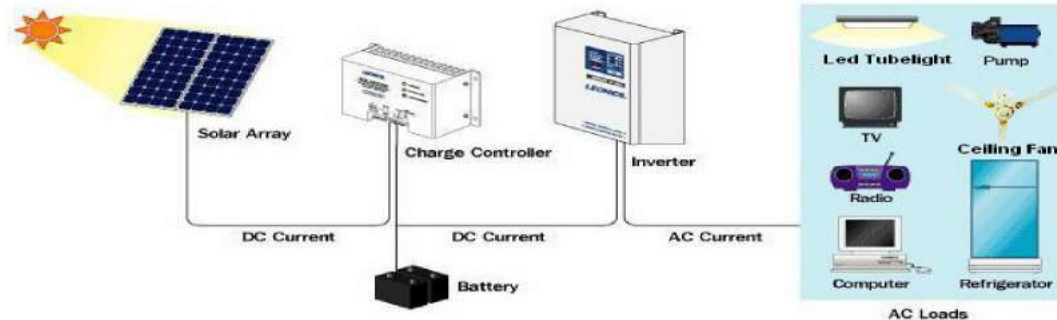

Solar System : Roof space: 144M2, Total volume 11CBM, weight 4200kg

S/No	PRODUCT DESCRIPTION	MODEL	QTY
1	poly solar panel	310W	48pcs
2	Solar panel structure	8pcs 310W solar panels	6sets
3	Combining box	6 inputs, 2 outputs	1
4	gel battery	2V/400Ah	96pcs
5	Battery support	Support 96pcs 2v/400ah	1
6	Inverter	8KW/192V (3 phase)	1pc
7	Controller	192V/80A	1pc