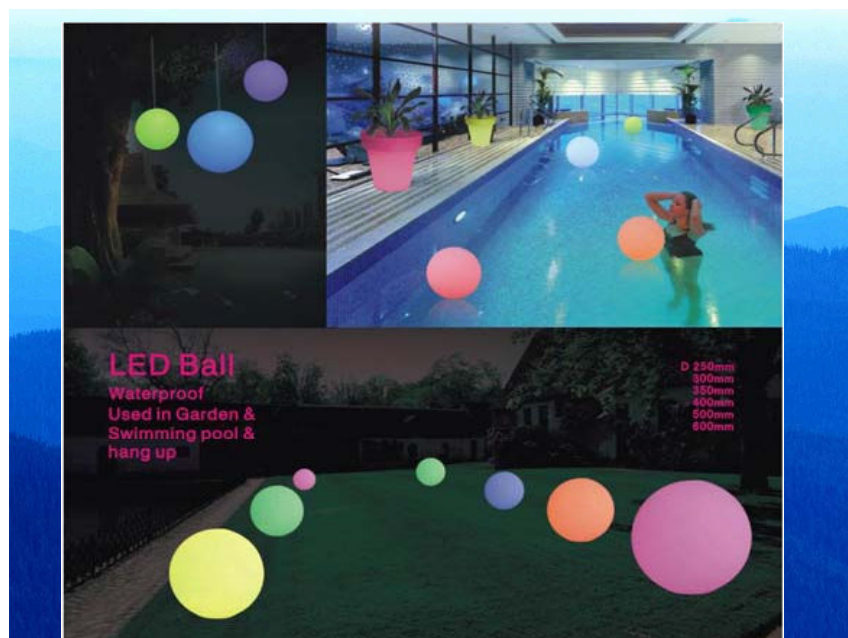

Product Present

Product Name LED BALL

Item description & Spec	LED Ball Rechargeable battery
Material content	Shock resistant illuminated PE

LED Ball
Rechargeable battery, with adapter
Remote control
Waterproof ip68
RGB Multi-color changing
Single color box pack; CE approval