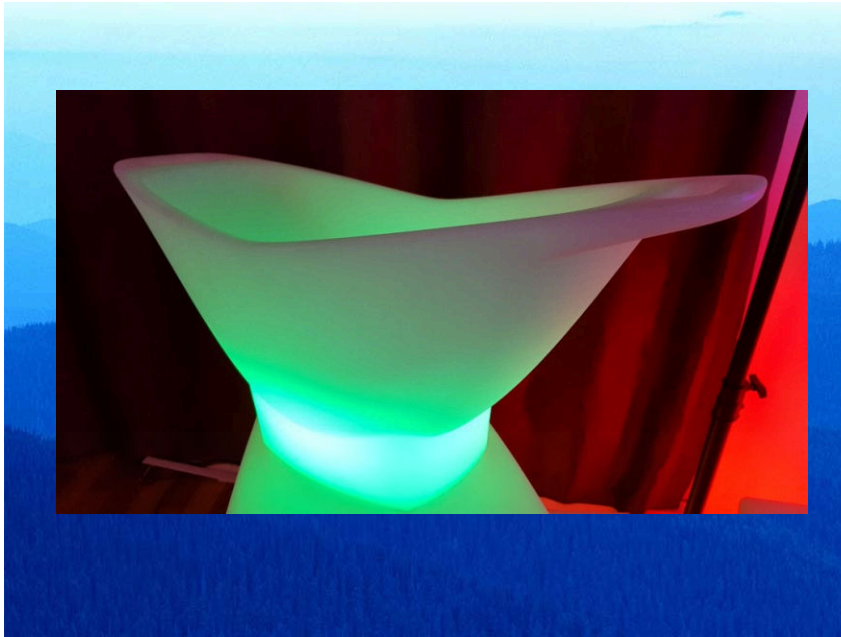

Product Present

Product Name Solar/LED Cube Seat

Item description & Spec	Solar/LED Modular Cube
Material content	Shock resistant illuminated PE

LED Cube Seat
Multifunction solar LED illuminated outdoor modular cube
White LED mood lighting with on/off
Rechargeable and waterproof
Includes solar panel

Product Present

Product Name LED ICE BUCKET

Item description & Spec	LED Beer bucket
Material content	Shock resistant illuminated PE

LED ICE BUCKET
Rechargeable battery, with adapter
Remote control
Waterproof ip54
RGB Multi-color changing
Single color box pack; CE approval